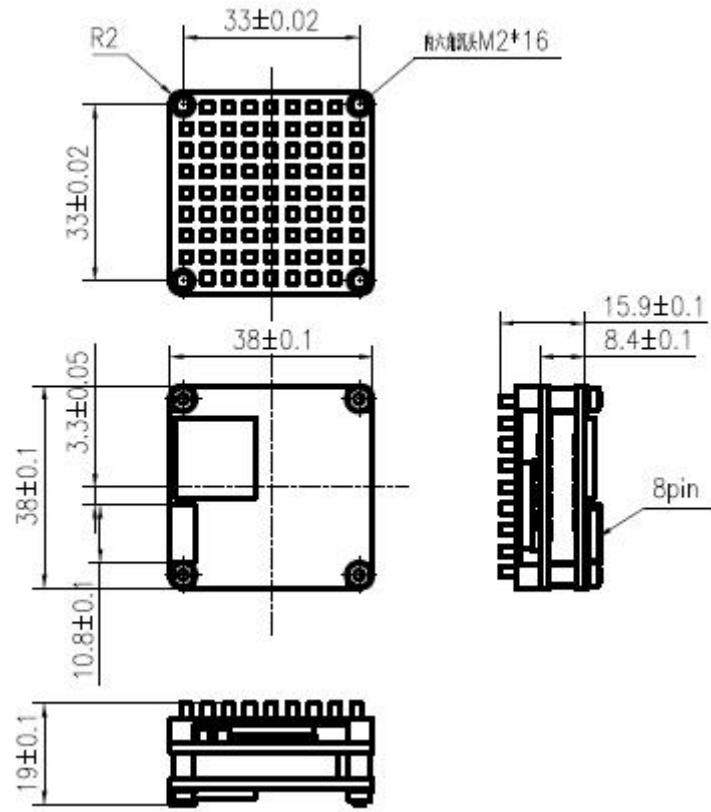

# Dimensions

## Parameters

<b>MODEL</b>		<b>SA-01</b>
<b>video format</b>	Video input	standard definition (PAL)
	Video output	standard definition (PAL)
<b>Tracking index</b>	Frequency	50HZ
	Minimum target contrast	5%
	Tracking speed	±32 pixels/frame
	Target effective memory	100 frames
	Target size	16×16~128×128pixels
<b>Electrical interface</b>	Video input	BNC
	Video output	BNC
	Communication interface	RS422/TTL
	Power input	DC 12V
<b>Environment suitability</b>	Working temperature	-40℃~60℃
	Storage temperature	-45℃~65℃
<b>Others</b>	Size	38mm×38 mm×19mm
	Weight	<30g
	Power	<3W (@25℃)